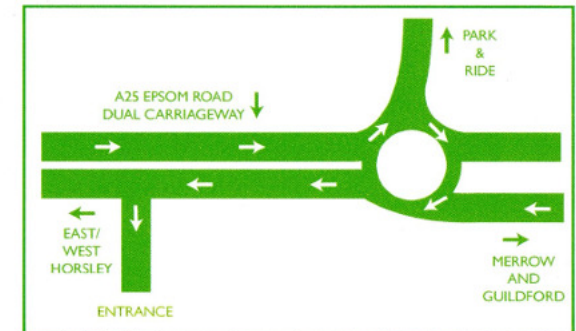

Dogs are welcome but must be kept on leads at all times.

Please Note: Showground may be uneven and therefore may not be suitable for wheelchair users.